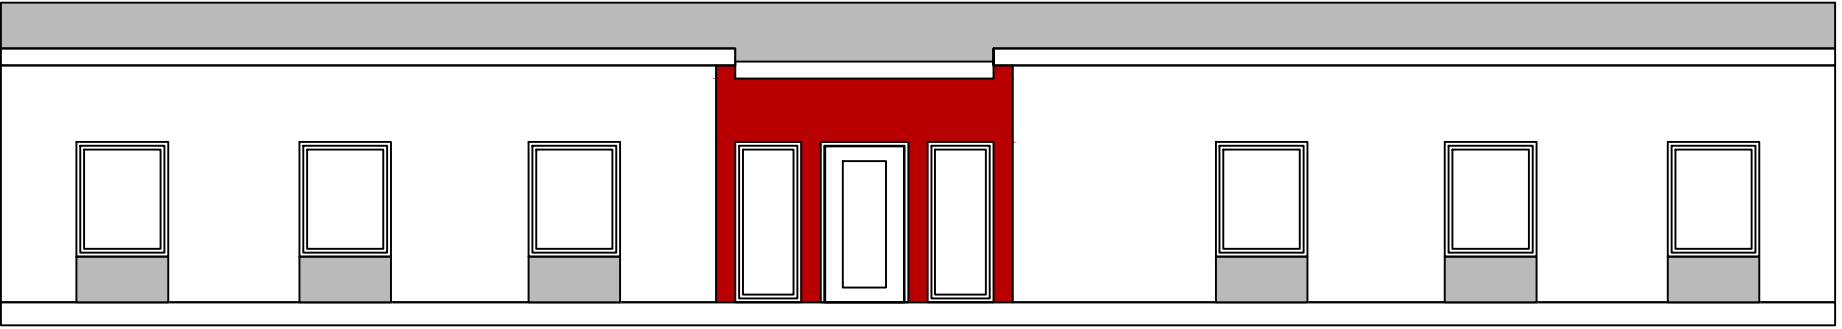

UNIT 5, DULEEK BUSINESS PARK, DULEEK, CO MEATH TEL: 041 988 2656 FAX: 041 988 2657 www.instaspace.ie	CLIENT	Rainey Endowed Grammar School	DRAWN	AR
	ADDRESS	Magherafelt, Co.Londonderry	DATE	3.11.2014
	TITLE	Proposed General Classroom	SCALE	1:50
			No.	242/11.14